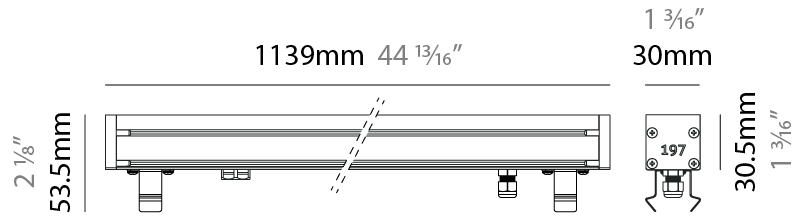

SLASH 30 RECESSED

E12I0054- _____ - _____

base number   Color   Lens
Temperature   Options

1. To build a product code in our configurator select the specify button on the base model # product page
2. To build a manual product code on this datasheet choose from the options listed below in blue font and add the suffix to the base model #

GENERAL

Series: Slash 30
Brand: Unonovesette
Division: Exterior
Mounting Type: Recessed
Mounting Location: In-Ground
Subcategory: Wallwash

PHYSICAL

Shape: Rectangle
Length (mm): 1139
Length (in): 44 ¹³/₁₆
Width (mm): 30
Width (in): 1 ³/₁₆
Height (mm): 53.5
Height (in): 2 ¹/₈
Light Distribution: Adjustable / Direct
Diffuser: Extra clear tempered 6mm
Fixture Finish: ANA
Fixture Material: Extruded Aluminum
Cable Details: IP68 30cm Cable with Easy Lock system

ELECTRICAL

Lamp Type: LED
Input Wattage (W): 30.5
Total Output Wattage (W): 23.88
Dimming: Non-Dimmable
Driver Included: No
Driver Location: Remote
Driver Type: Constant Voltage - Universal
Driver Class: Class 2
Input Voltage (V): 120 - 277
Output Voltage (V): 24
Upon Request: Phase Dimming (120Vac only) / 0-10V Dimming

LED

Color Temperature (°K): 2200 / 2700 / 3000 / 4000
Max. Delivered Lumen (lm): 2520 (3000K)
CRI: >90 CRI
Lamp Life (hrs): 100000

OPTICAL

Optic°: 12 / 21 / 31 / 46 / 13x36
Adjustability: Tilt ±20°

RATINGS AND CERTIFICATIONS

Certified By: Certified for North American Standards
IP rating: IP67
IK Rating: IK06