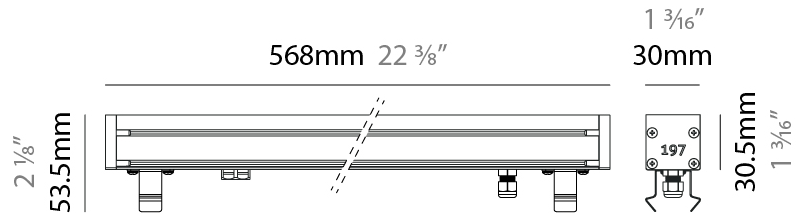

E12I0059-

base number   Color   Lens
Temperature   Options

1. To build a product code in our configurator select the specify button on the base model # product page
2. To build a manual product code on this datasheet choose from the options listed below in blue font and add the suffix to the base model #

GENERAL

Series: Slash 30
Brand: Unonovesette
Division: Exterior
Mounting Type: Recessed
Mounting Location: In-Ground
Subcategory: Wallwash

PHYSICAL

Shape: Rectangle
Length (mm): 568
Length (in): 22 ³/₈"
Width (mm): 30
Width (in): 1 ³/₁₆"
Height (mm): 53.5
Height (in): 2 ¹/₈"
Light Distribution: Adjustable / Direct
Weight (kg): 0.46
Weight (lbs): 1.014
Diffuser: Extra clear tempered 6mm
Fixture Finish: ANA
Fixture Material: Extruded Aluminum
Cable Details: IP68 30cm Cable with Easy Lock system

ELECTRICAL

Lamp Type: LED
Input Wattage (W): 16.95
Total Output Wattage (W): 13.24
Dimming: Non-Dimmable
Driver Included: No
Driver Location: Remote
Driver Type: Constant Voltage - Universal
Driver Class: Class 2
Input Voltage (V): 120 - 277
Output Voltage (V): 24
Upon Request: Phase Dimming (120Vac only) / 0-10V Dimming

LED

Color Temperature (*K): 2200 / 2700 / 3000 / 4000
Max. Delivered Lumen (lm): 1140 (3000K)
CRI: >90 CRI
Lamp Life (hrs): 100000

OPTICAL

Optic°: 12 / 21 / 31 / 46 / 13x36
Adjustability: Tilt ±20°

RATINGS AND CERTIFICATIONS

Certified By: Certified for North American Standards
IP rating: IP67
IK Rating: IK06